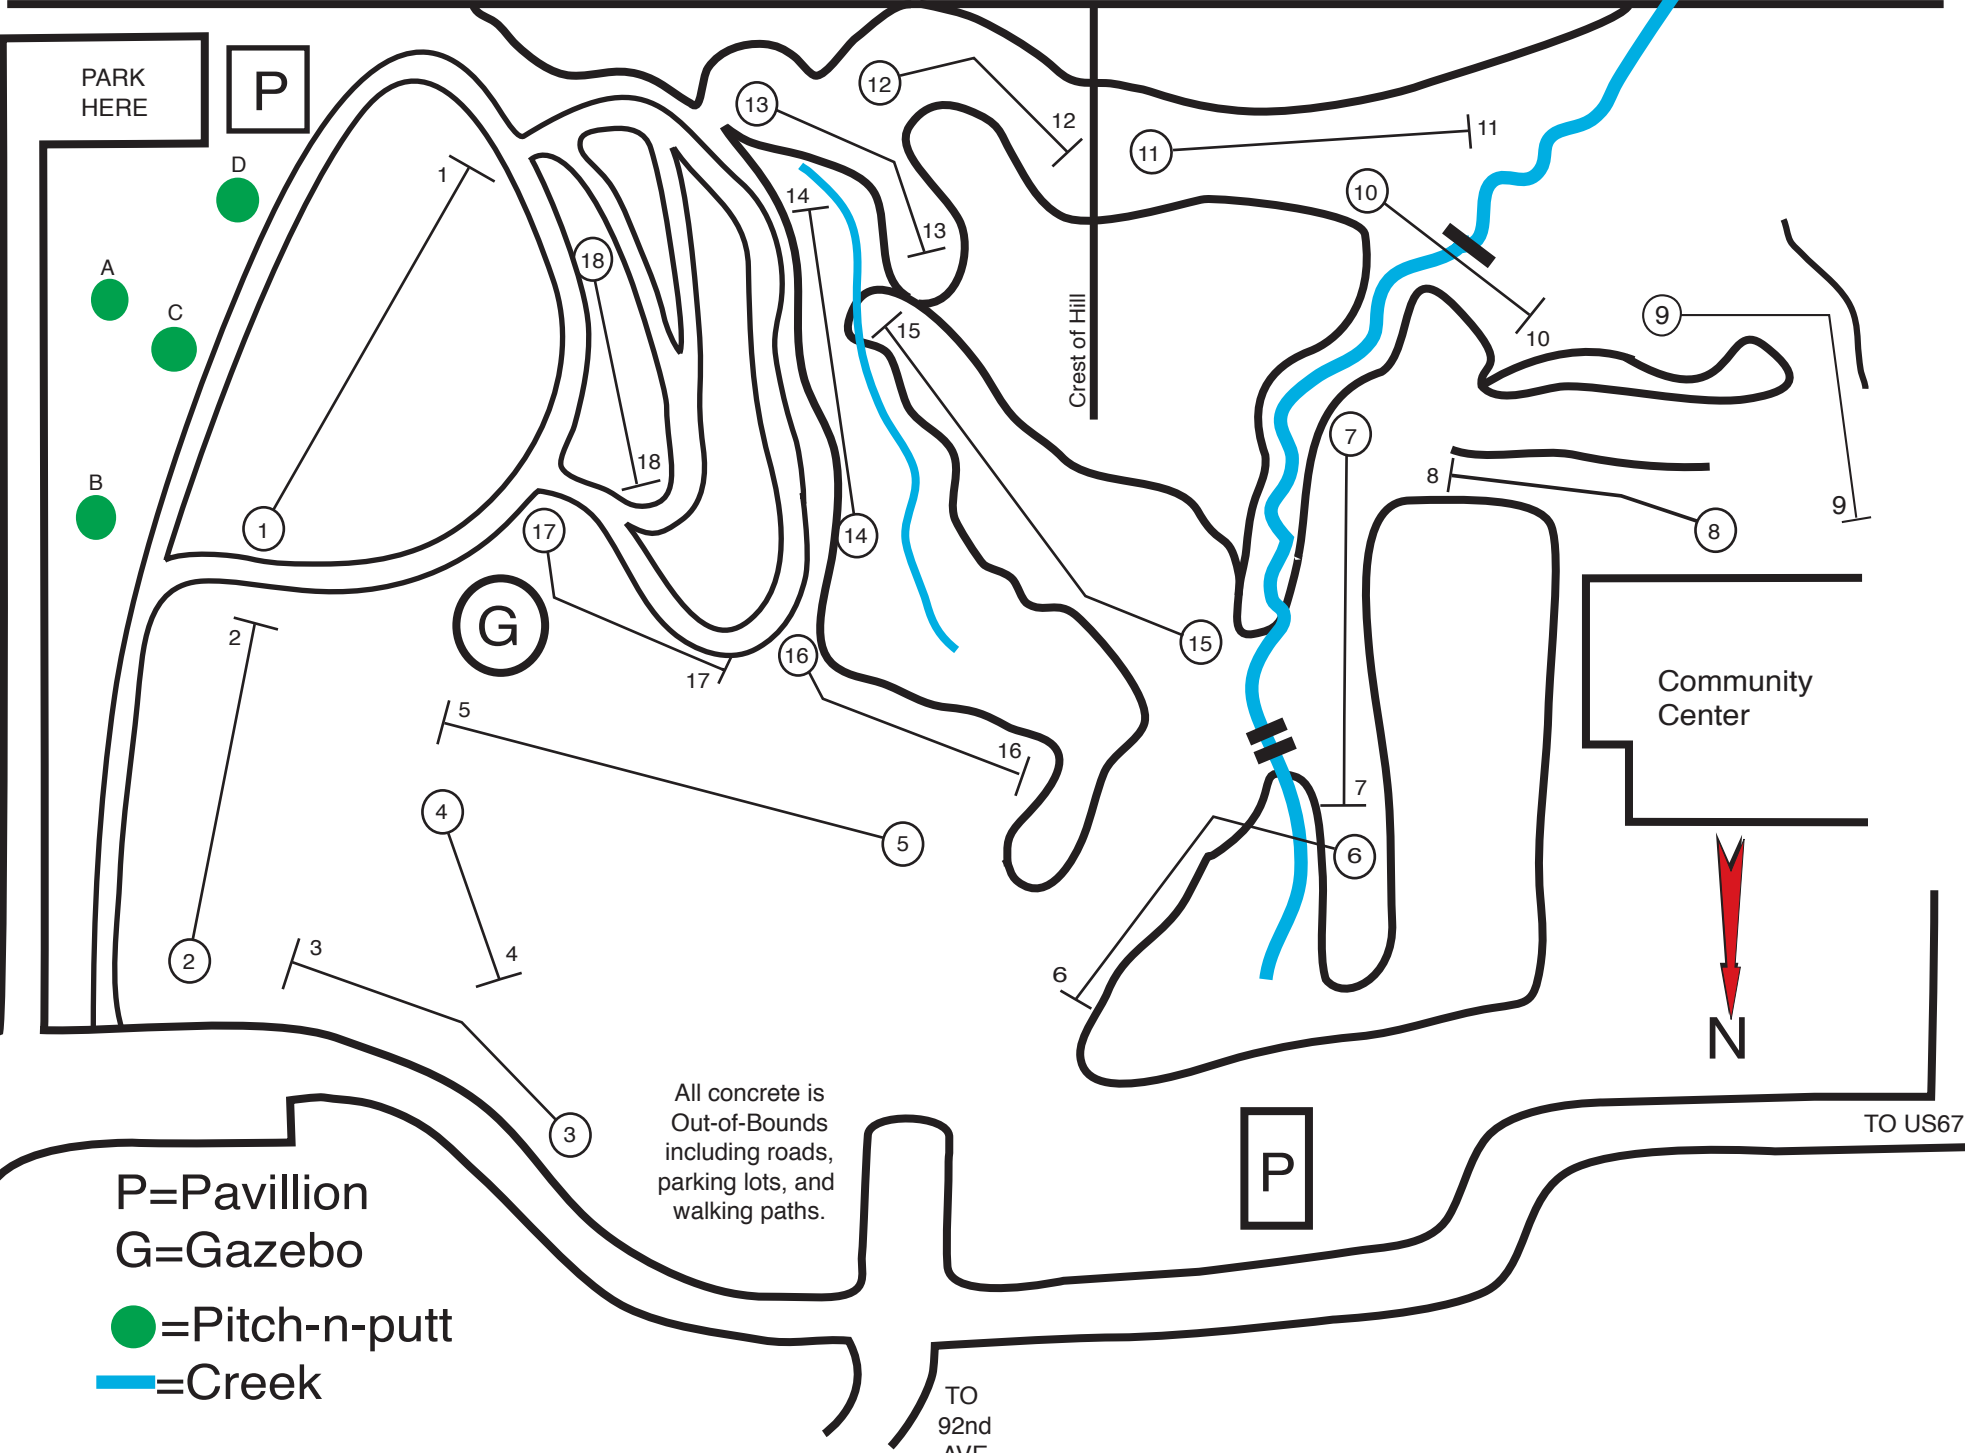

# Field

PARK HERE

P

- A
- B
- C
- D

G

Community Center

TO US67

P

TO 92nd AVE

- P=Pavillion
- G=Gazebo
- =Pitch-n-putt
- =Creek

All concrete is Out-of-Bounds including roads, parking lots, and walking paths.